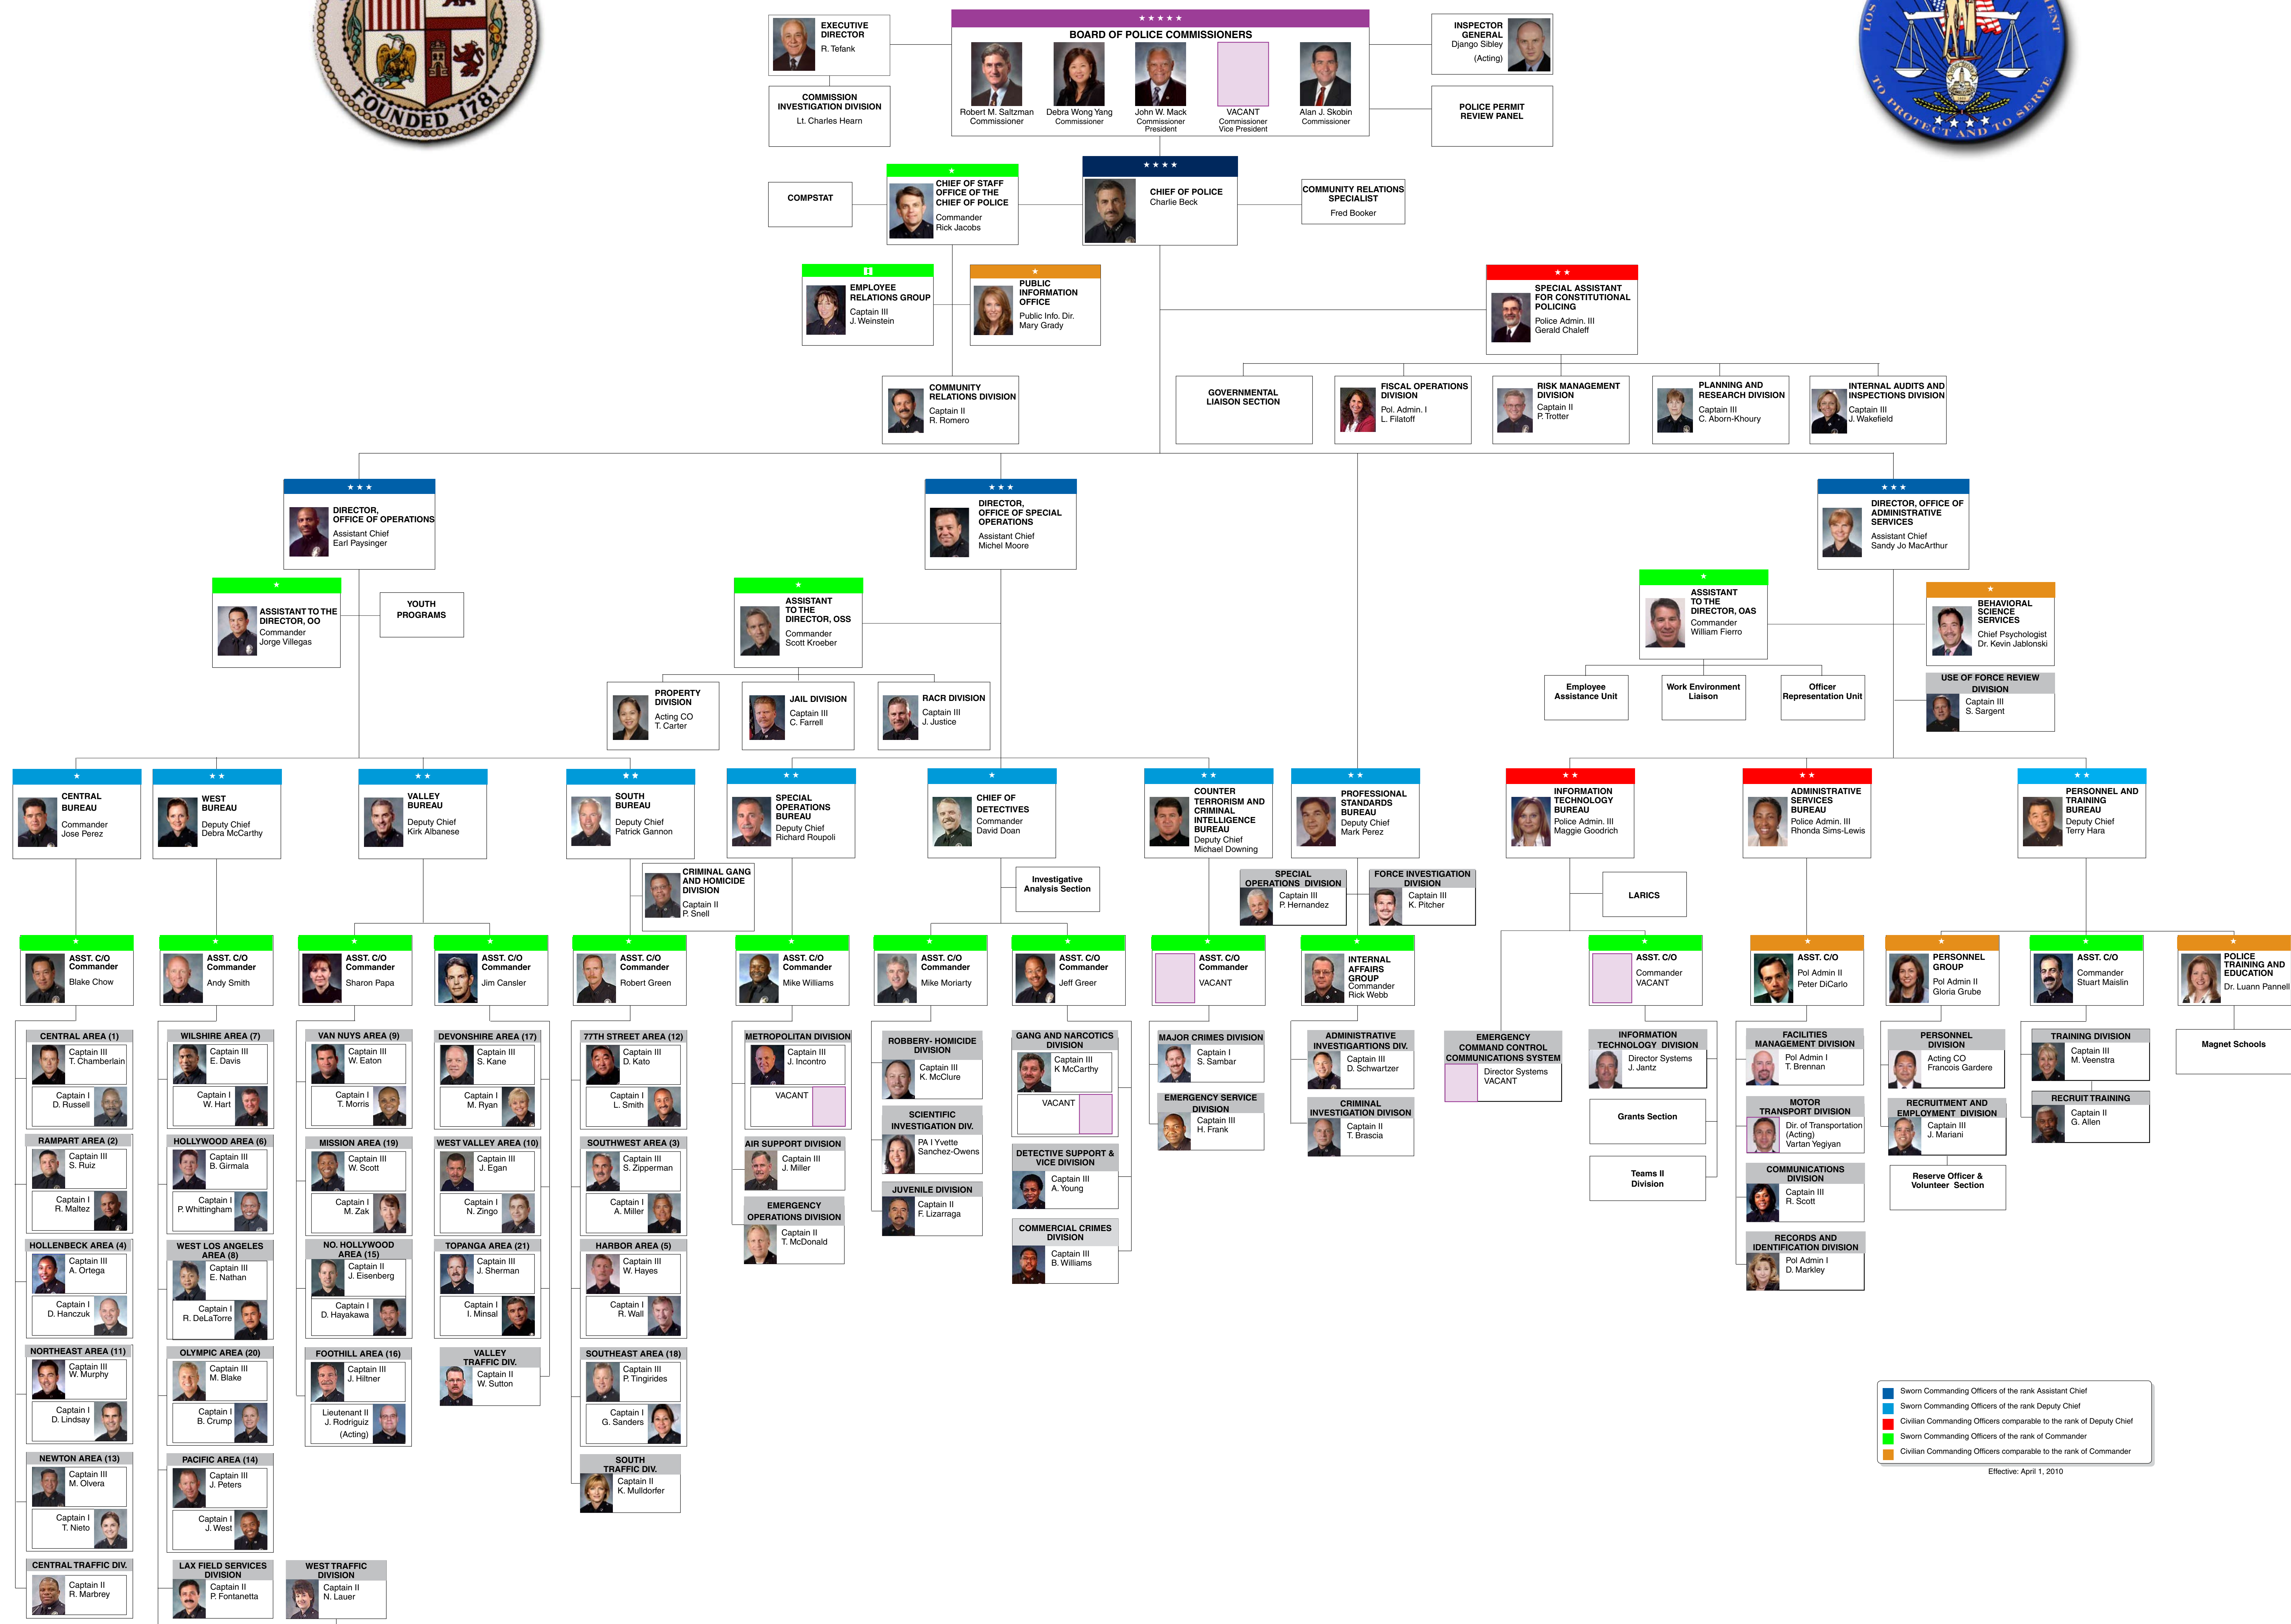

LOS ANGELES POLICE DEPARTMENT ORGANIZATION CHART

CHARLIE BECK, CHIEF OF POLICE

Current: As of March 28, 2010

Sworn Commanding Officers of the rank Assistant Chief
Sworn Commanding Officers of the rank Deputy Chief
Civilian Commanding Officers comparable to the rank of Deputy Chief
Sworn Commanding Officers of the rank of Commander
Civilian Commanding Officers comparable to the rank of Commander

Effective: April 1, 2010